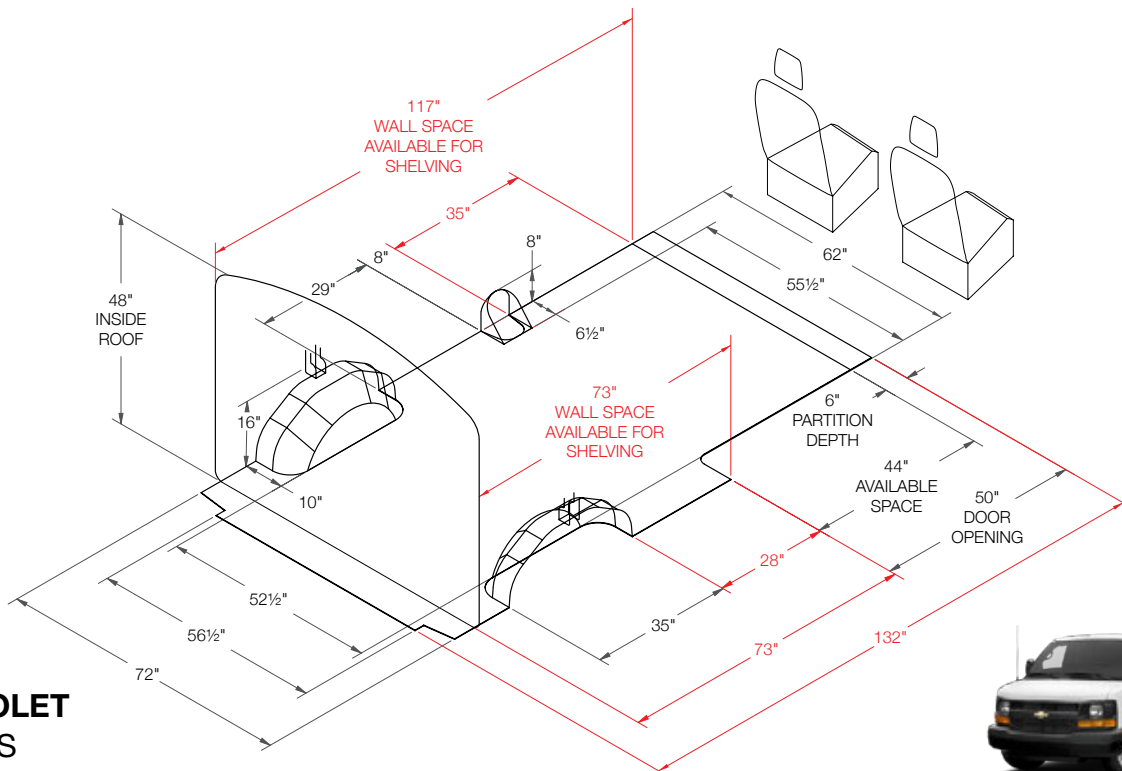

CHEVROLET EXPRESS

Extended 155" Wheelbase