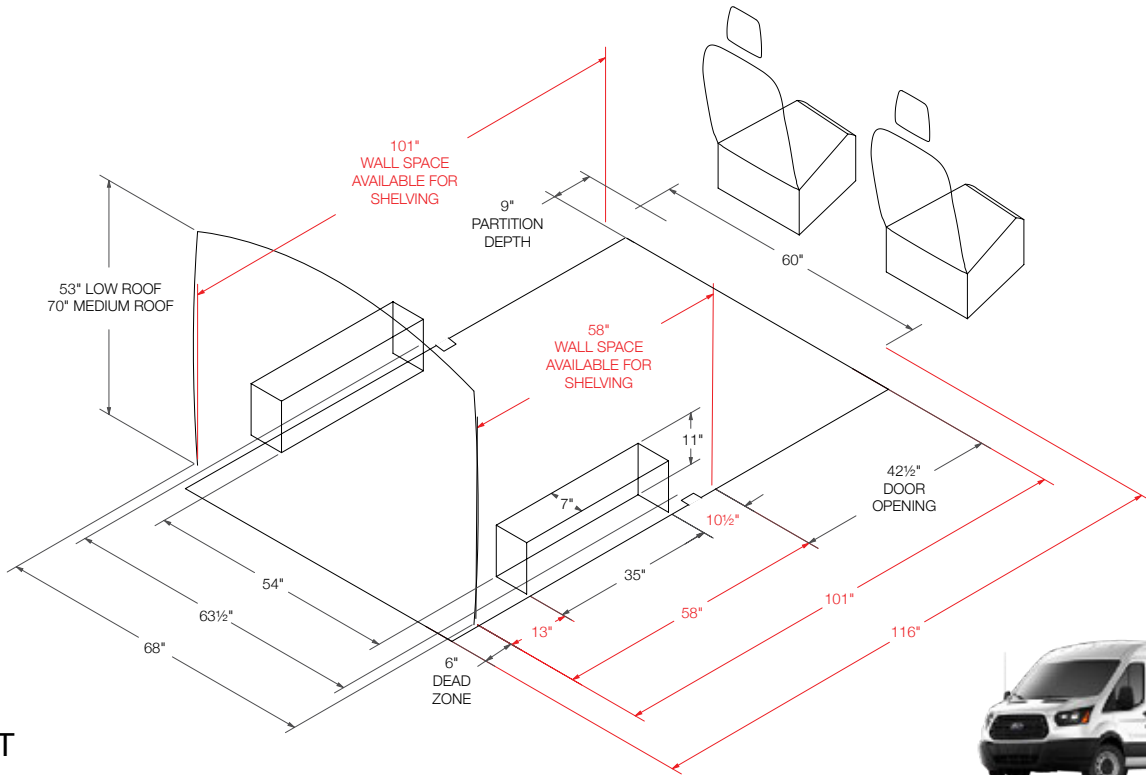

# HOW TO USE THE LAYOUT GUIDE

**INSIDE ROOF HEIGHT**

To determine the maximum shelf height that can be used in the van.

**PARTITION DEPTH**

This indicates the space taken up by our partition for this vehicle. Please note that this measurement is determined by the partition that encroaches the most. Some partitions may take up less space. Take note that this measurement may not necessarily be on the floor.

## CHEVROLET EXPRESS

Regular 135" Wheelbase

# LAYOUT GUIDES