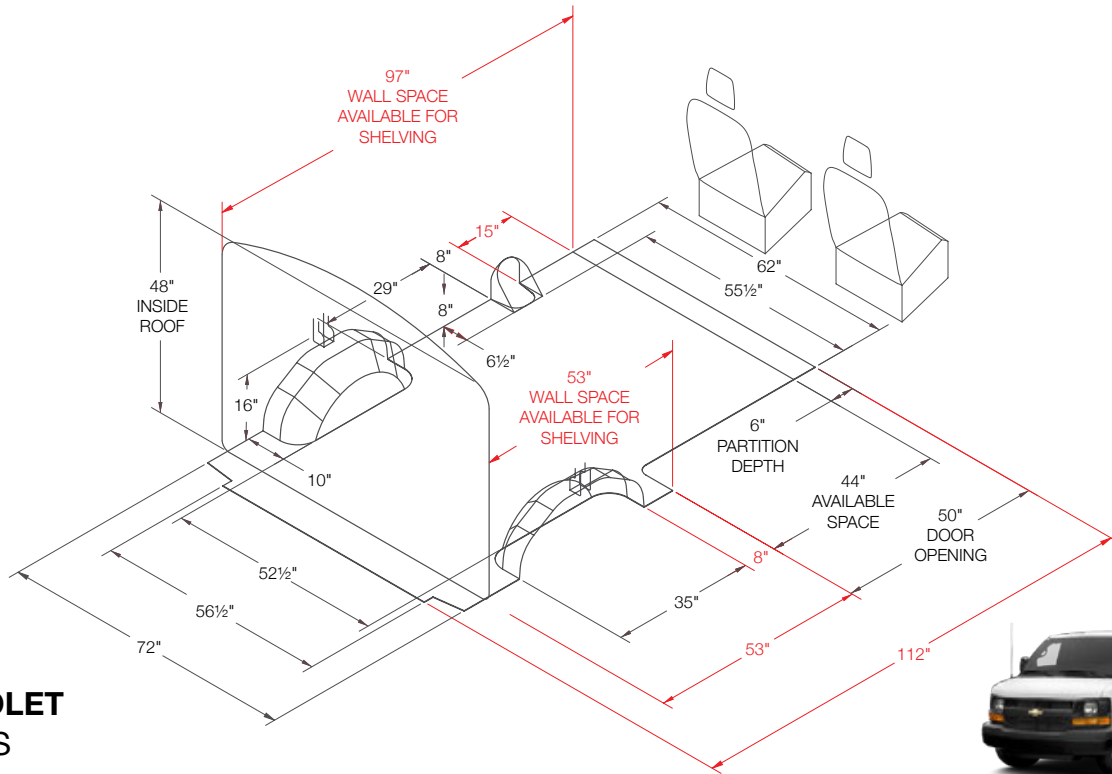

CHEVROLET EXPRESS

Regular 135" Wheelbase