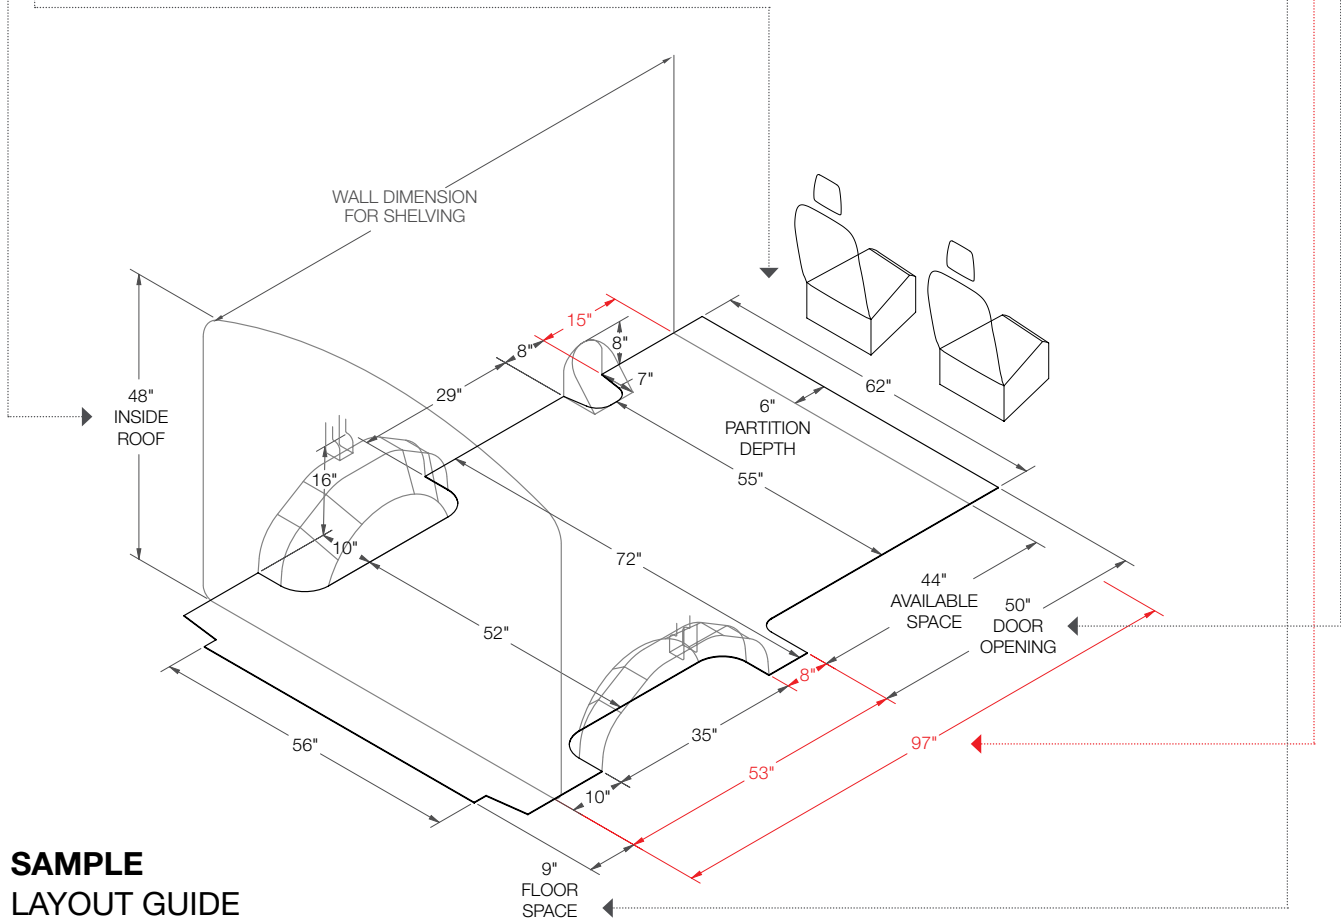

# HOW TO USE THE LAYOUT GUIDE

**INSIDE ROOF HEIGHT**

To determine the maximum shelf height that can be used in the van.

**PARTITION DEPTH**

This indicates the space taken up by our partition for this vehicle. Please note that this measurement is determined by the partition that encroaches the most. Some partitions may take up less space. Take note that this measurement may not necessarily be on the floor.

**DOOR OPENING**

To determine where shelving will land in relation to the door opening. Use this measurement to determine the space available for drawer units.

**DIMENSIONS IN RED**

These dimensions indicate unique measurements for each wheelbase. Use red dimensions to determine the exact wheelbase of your van.

**FLOOR SPACE**

This area is usable floor space but due to curvature of the van there may not be the same available area at the roof. Please measure actual van for specific measurement at roof.

**SAMPLE LAYOUT GUIDE**