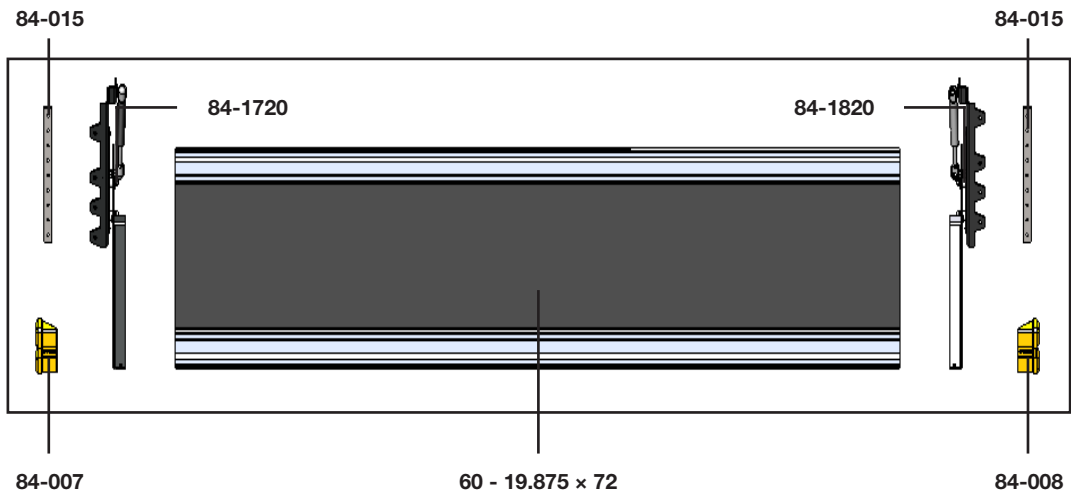

INSTALLATION GUIDE

84-U2072 Fold-Away Shelf Tray

QUICK START GUIDE

Phase 1 - Assembly

- 1.1 Setup..... 3 - 4
- 1.2 Fold-Away Shelf Tray Assembly..... 5 - 10

REQUIRED ITEMS

2
PERSONS

- Cordless Impact
- Tape Measure
- 1/2" Socket
- 3/8" Driver Bit
- Knife

PHASE 1 – ASSEMBLY

1.1 SETUP

1.1.1 Unpack components; compare with the bill of materials.

84-U2072

1.1.2 Verify all parts are present.

Item No.	Description	Qty.
84-007	End Cap (Left)	1
84-008	End Cap (Right)	1
84-015	Threaded Plate	2
84-1720	End Panel (Left)	1
84-1820	End Panel (Right)	1
60-19.875x72	Shelf Tray	1
94-3056	Assembly Fastener Kit	1
96-3038	Install Fastener Kit	1