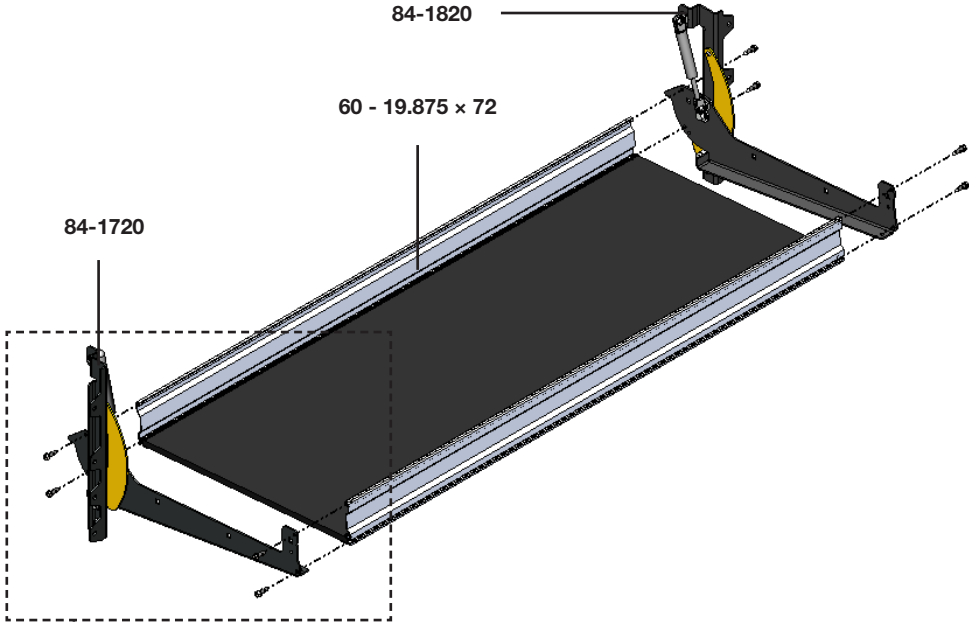

Lock Washer
5/16"
ZINC

#98-122 Lock Washer

#98-116 Flat Washer

PHASE 1 – ASSEMBLY

1.2 FOLD-AWAY ASSEMBLY

1.2.1 Screw the left and right end panels to the shelf tray.

TOOLS

- Cordless Impact
- 3/8" Driver Bit

HARDWARE USED

8x

	#92-102 Screw #14 x 1"
---	------------------------

1.2.2 Rivet the end caps on the front edge of the shelf tray.

TOOLS

- Rivet Gun

HARDWARE USED

4x