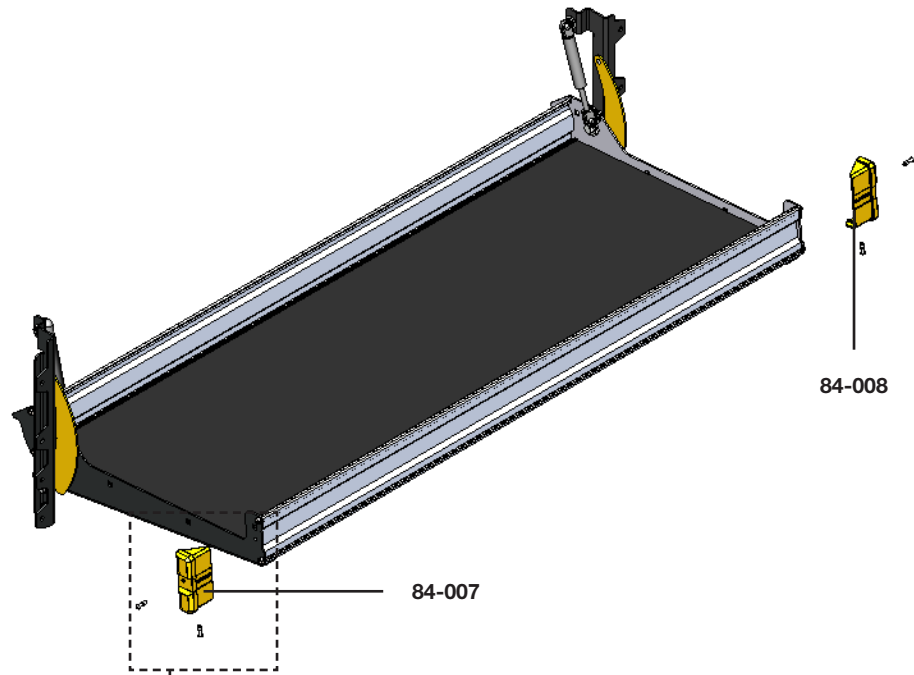

Lock Washer
5/16"
ZINC

#98-122 Lock Washer

#98-116 Flat Washer

PHASE 1 – ASSEMBLY

1.2 FOLD-AWAY ASSEMBLY

1.2.1 Screw the left and right end panels to the shelf tray.

TOOLS

- Cordless Impact
- 3/8" Driver Bit

HARDWARE USED

8x

	#92-102 Screw #14 x 1"
---	------------------------

1.2.2 Rivet the end caps on the front edge of the shelf tray.

TOOLS

- Rivet Gun

HARDWARE USED

4x