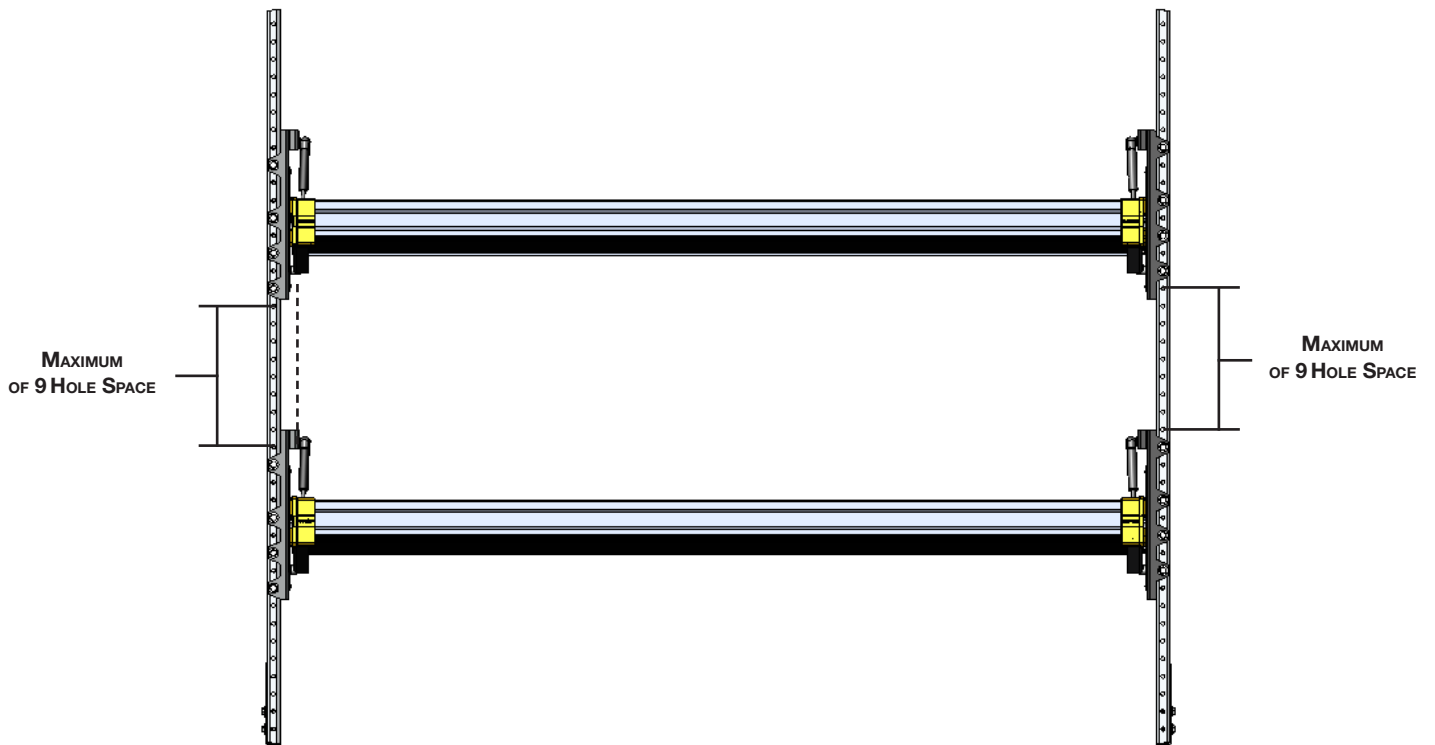

HARDWARE USED

8x

	#92-102 Screw #14 x 1"
---	------------------------

1.2.2 Rivet the end caps on the front edge of the shelf tray.

TOOLS

- Rivet Gun

HARDWARE USED

4x

	#96-200 Closed Rivet
---	----------------------

1.2.5 Attach the shelf trays to the posts.

TOOLS

- Cordless Impact
- 1/2" Socket

HARDWARE USED

16x

	#90-204 Hex Bolt 5/16" x 3/4"
	#98-122 Lock Washer
	#98-116 Flat Washer