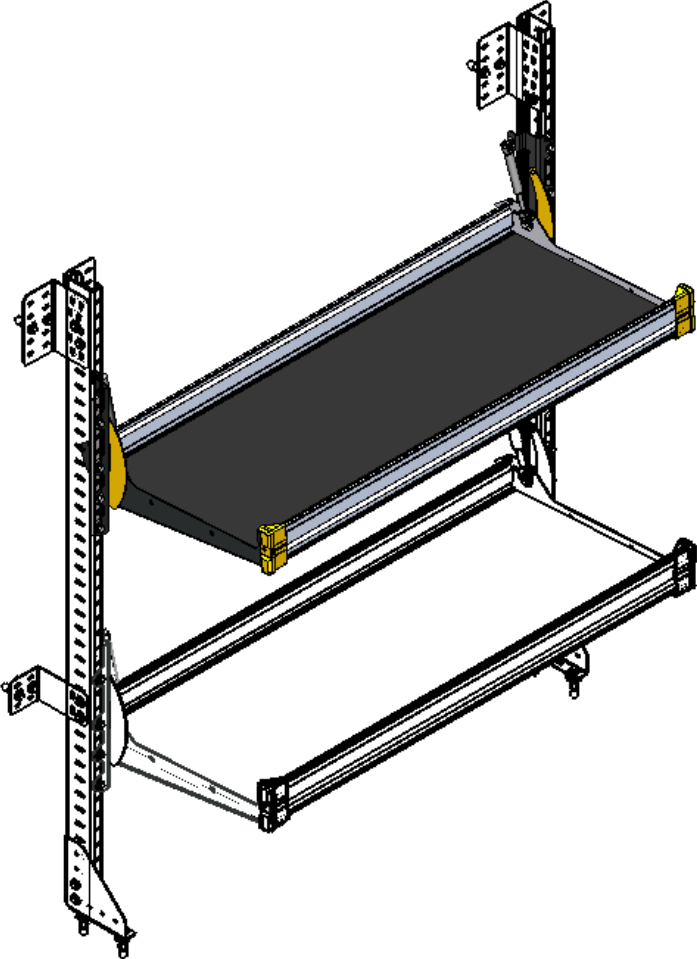

INSTALLATION GUIDE

84-U2072 Fold-Away Shelf Tray

QUICK START GUIDE

Phase 1 - Assembly

- 1.1 Setup..... 3 - 4
- 1.2 Fold-Away Shelf Tray Assembly..... 5 - 10

REQUIRED ITEMS

2
PERSONS

- Cordless Impact
- Tape Measure
- 1/2" Socket
- 3/8" Driver Bit
- Knife

PHASE 1 – ASSEMBLY

1.1 SETUP

1.1.1 Unpack components; compare with the bill of materials.

84-U2072

1.1.2 Verify all parts are present.

Item No.	Description	Qty.
84-007	End Cap (Left)	1
84-008	End Cap (Right)	1
84-015	Threaded Plate	2
84-1720	End Panel (Left)	1
84-1820	End Panel (Right)	1
60-19.875x72	Shelf Tray	1
94-3056	Assembly Fastener Kit	1
96-3038	Install Fastener Kit	1