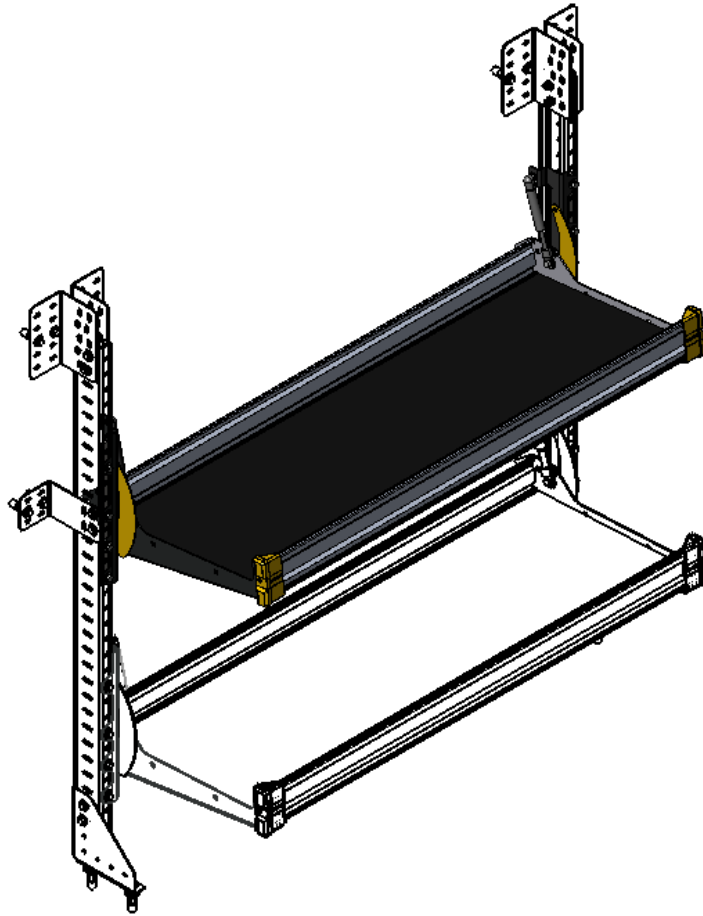

	#96-200 Closed Rivet
---	----------------------

1.2.5 Attach the shelf trays to the posts.

TOOLS

- Cordless Impact
- 1/2" Socket

HARDWARE USED

16x

	#90-204 Hex Bolt 5/16" x 3/4"
	#98-122 Lock Washer
	#98-116 Flat Washer