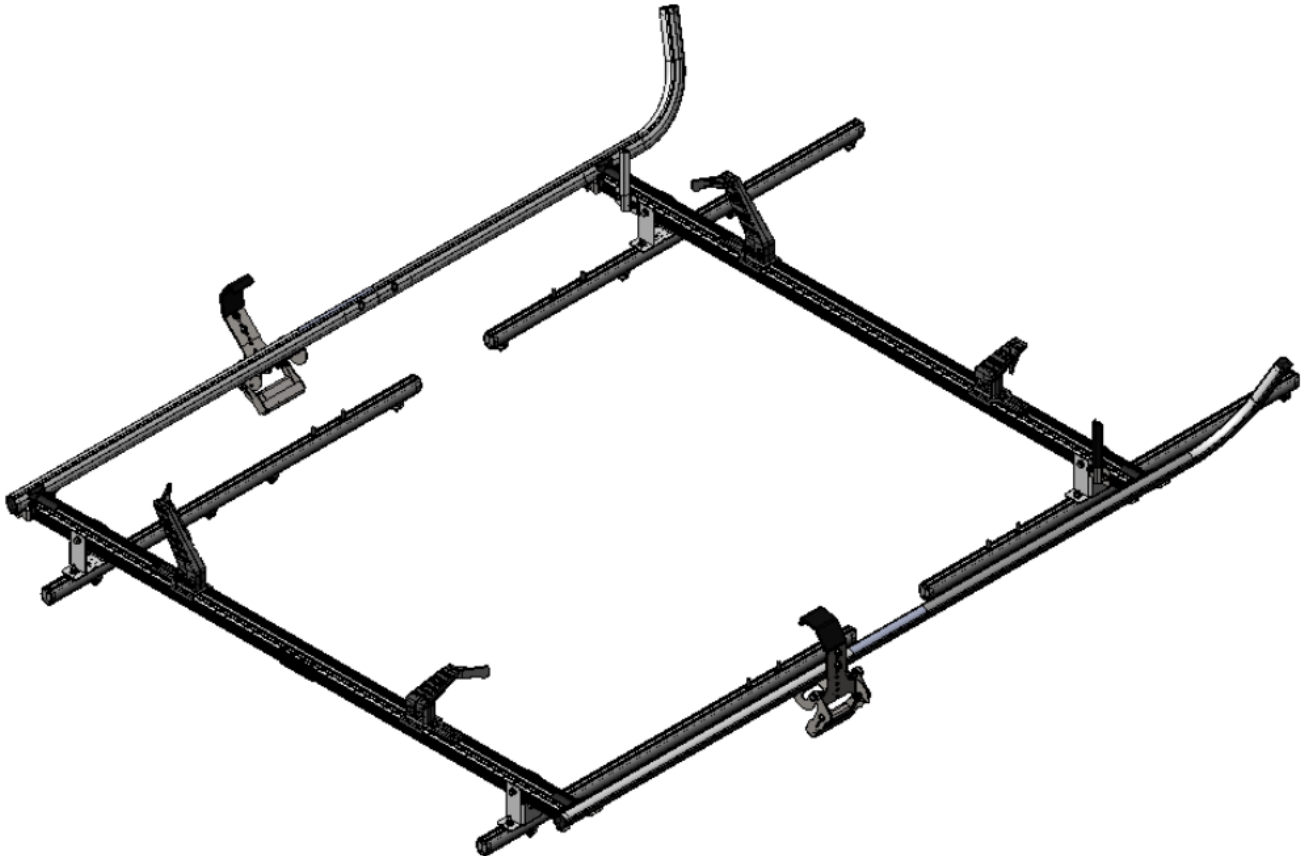

INSTALLATION GUIDE

CLAMP RACK

1630-FTL,	1630-FTL3,	1630-FTR,	1630-FTR3
1630-GS,	1630-GS3,	1630-PHL,	1630-PHL3
1630-MM,	1630-MM3,	1630-PHM,	1630-PHM3
1630-PHS,	1630-PHS3,	1630-PHX,	1630-PHX3
1630-DH,	1630-DH3		

RANGER
DESIGN